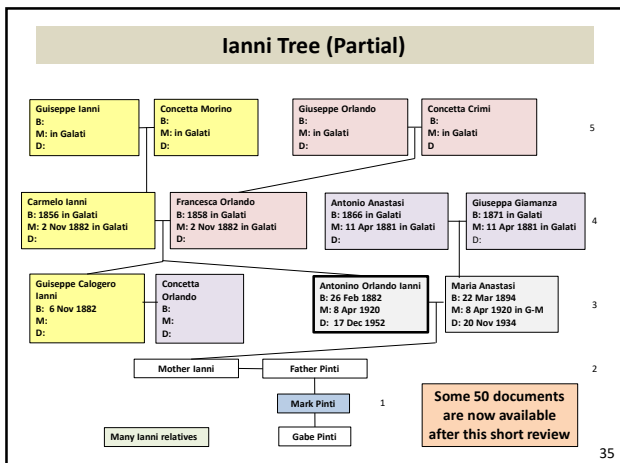

35

So, What Did You Learn!

- What you hear may **seem** to make sense, but it is different
- Always be very careful in your research—yes, so easy to say
- Always get your own data (it's always **BAD, Best Available Data**)
- Get a friend to help you with ideas and suggestions
- You need to look it over again, that is why they call it **re-search**
- Document what you learn; scan all that you find
- It is never easy, but it is really **great fun**

Go hog wild in your search
but don't be pig headed in your approach

36