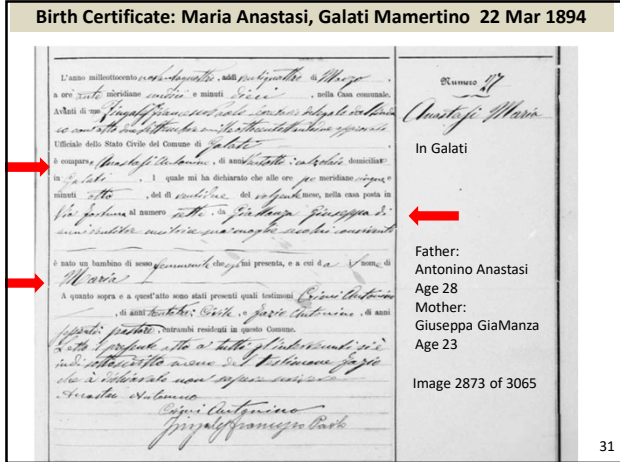

Italian Case Study: Ianni FamilySearch

By Mike Garrambone

31

No Antonio Ianni Birth Certificate Found in 1882

- **Total Failure** after looking at all indices in Nati 1866 -1895 (29 indexes)
- **More Failure**, after looking at nearby towns of Longi and Tortorici

Facing total disgrace as a super sleuth of "genealogical finds"

And then, the voice was heard, **"Mike, Mike, use the force"**

- Use the maps, re-read your notes, watch the names
- Show what else you know, check for other jurisdictions

What's with **Galati** as a location (Galati, Messina, Italy)?
What about **Patti** as a district?

Search on **Galati**, Messina, Italy -- part of Italy , Messina

- Then, Civil registration of records of **Patti** (Circondario di Patti, Messina) 1867-1910
- Then, Digital Collection Italy, Messina, Tribunale di Patti
- Then, Registration vital records Patti online **1823 -1941**
- Found, **Allegati** (Attachments) Matrimoni (Marriages) 1920
- Searched 647 online images for Galati allegati

32

Antonino Ianni & Maria Anastasi Marriage Allegati 8 Apr 1920

Marriage Header

Birth of Maria

Marriage Announcement 1

Marriage Announcement 2

File: 5511683
Allegati di Matrimoni:
1920
Image 21 - 28
Galati Mamertino >
Allegati (matrimoni)
1920 > image 21 of
647; Tribunale di Patti
(Patti Court, Patti)
Found on 14 Sep 2019

Birth of Antonino

Marriage Announcement 3

33

Antonino Ianni Extract of Birth Certificate

Registration date: **1 Oct 1912**

In Galati

Father: Carmelo Ianni, 57

Birth Date: 26 Feb 1882

Mother Deceased:
Francesca Orlando, 26

Child: Antonino Ianni

Only took 30 years 8 months to register!

Key Idea Search Allegati

34