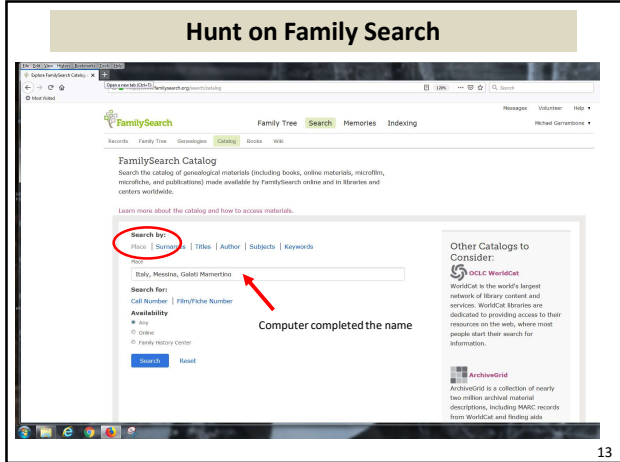

Italian Case Study: Ianni FamilySearch

By Mike Garrambone

13