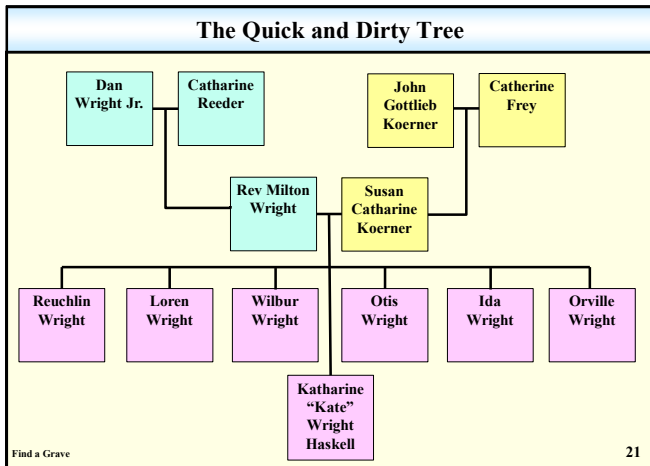

Introduction to Find a Grave

Instructor Mike Garrambone

Mother Wright

Susan Catherine Koerner Wright

1831 – 1889 • Woodland Cemetery and Arboretum

MEMORIAL

Find a Grave
19

19

BIRTH 30 Apr 1831
Wilbur, Loudoun County, Virginia, USA

DEATH 4 Jul 1889 (aged 58)
Dayton, Montgomery County, Ohio, USA

BURIAL Woodland Cemetery and Arboretum
Dayton, Montgomery County, Ohio, USA [Show Map](#)

PLOT Section 311, Lot 2332

MEMORIAL ID 10380 [View Source](#)

Mother of aviator pioneer, Wilbur and Orville Wright.

Family Members

Parents

- John Gottlieb Koerner 1791–1876
- Catherine Frey Koerner 1796–1889

Siblings

- Daniel Koerner 1824–1805
- Silas H. Koerner 1829–1864

Spouse

- Rev Milton Wright 1828–1917 (m. 1856)

Children

- Susan Maria "Beauch" Wright 1861–1920
- Lavin Wright 1862–1939
- Wilbur Wright 1867–1912
- Orville Wright 1870–1870
- Ida Wright 1870–1870
- Katharine "Kate" Wright Haskell 1874–1929

Find a Grave
20

20

21

Sometimes You Get

ALLEGANY CEMETERY
(Dedicated April 24, 1841)
4734 Butler Street, Lawrenceville, PA 15241-2999
(412) 682-1624

⚠ No matches found for

Lowell Mason Lawrenceville, Allegheny County, Pennsylvania, USA

Lowell M Mason

BIRTH 8 Feb 1925

DEATH 1 Feb 1993 (aged 67)

BURIAL Allegheny Cemetery
Pittsburgh, Allegheny County, Pennsylvania, USA [Add to Map](#)

PLOT Section: 6 Single Grave: 480

MEMORIAL ID 122471093 [View Source](#)

SHARE

Find a Grave
22

22

MEMORIALS
CEMETERIES
FAMOUS
CONTRIBUTE

Contribute to Find a Grave

At Find a Grave, we all work together to create a virtual cemetery where it's easy to learn about the final resting place of millions of people from around the world.

Add Memorials

Upload Photos

Transcribe Photos

Photo Requests

Suggested Edits

Upload Spreadsheet

Sign In or Register

You need a Find a Grave account to continue.

Already a member?

Sign In

Need an account?

Create account

Find a Grave
23

23

1. Adding a Memorial

Then Provide Information

Add a Memorial

Step 1 of 2 — Memorial Location

1. Choose a Cemetery

Cemetery Name

Allegheny Cemetery
Pittsburgh, Allegheny County, Pennsylvania, USA

Address

Website

*Only displays locations with memorials

☐ Not buried in a cemetery?

Name

Show prefix and suffix (Examples: Mr., Dr., Sr., Jr.)

Nickname Maiden Name

Gender ☐ Male ☐ Female

Birth   Location Browse

Death   Location Browse

☐ Grave marker includes age at death

Bio Information

Burial Information

Cemetery Plot #

Burial Coordinates

Inscription

Genealogy Details

Additional grave marker options

Find a Grave
24

24