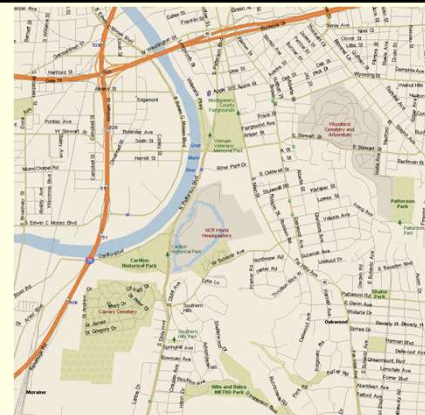

Cemeteries may be active, dormant, filled

Find a Grave 8

MEMORIALS **CEMETERIES** FAMOUS CONTRIBUTE

Search 655,818 cemeteries in 251 different countries

Number of Cemeteries

- US, 144,000
- Ohio, 4,100
- Montgomery Co, 40
- Greene Co, 30
- Clark Co, 31

9

"I've been to this Cemetery Before." Says he.

10

Cemetery Maps

Area Map

Grave Map

Cemetery Family Plot Record

GALVARY AND ALLIED CEMETERIES
1011 First Avenue (Room 1740), New York, NY 10022-4134
49-02 Laurel Hill Blvd, Woodside, NY 11377-7396